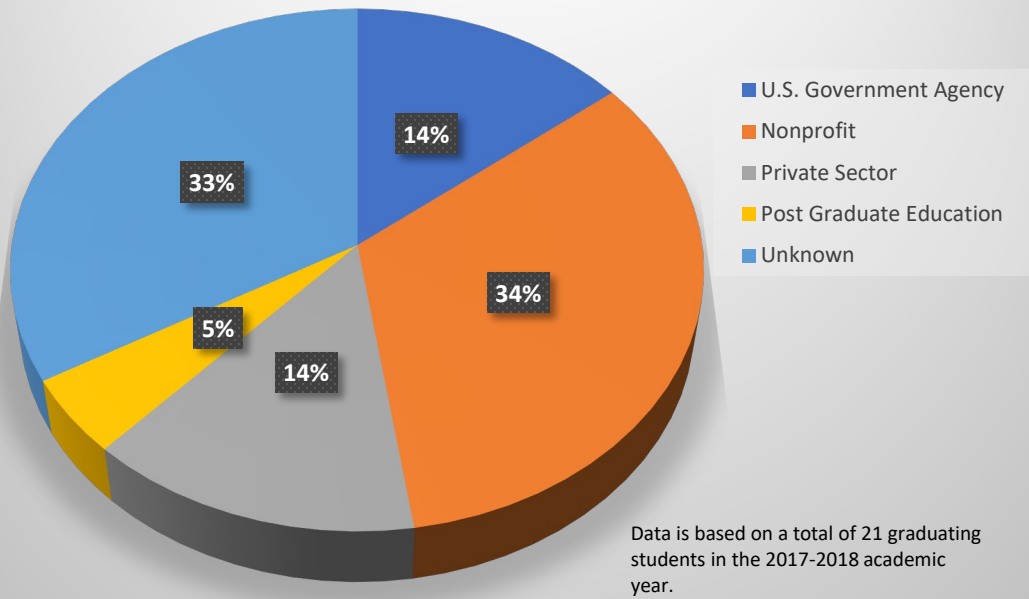

Master of Public Administration 2017-2018 Post-Graduate Employment

MPA Degree Completion Rates 2017-2018 Academic Year (Incoming cohort = 31 students)