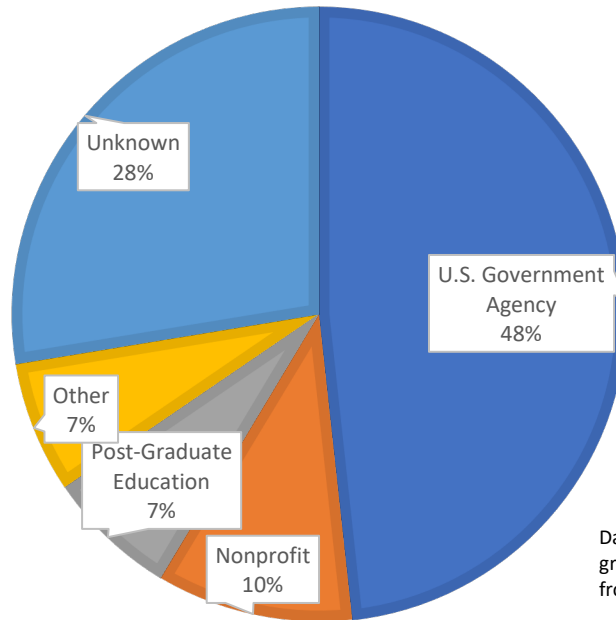

## 2019-2020 POST-GRADUATE EMPLOYMENT RATES

Data is based on a total of 29 graduating MPA students from the 2019-2020

## Degree Completion Rates

2019-2020 Academic Year

(Incoming cohort = 51 students)