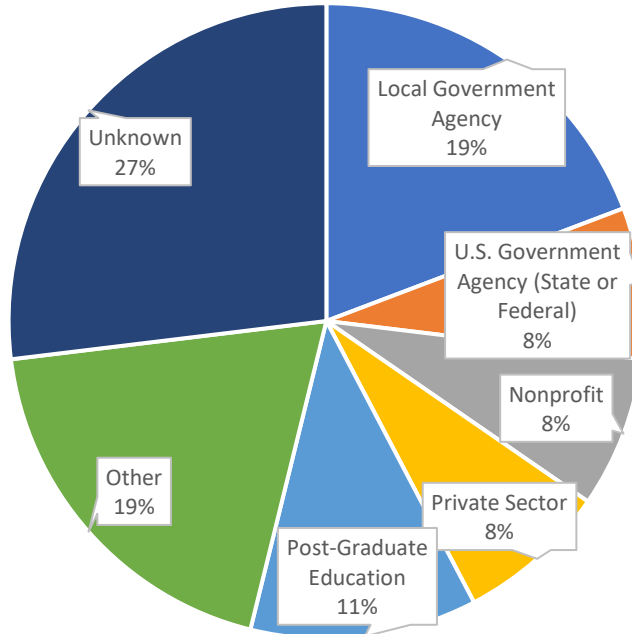

2020-2021 POST GRADUATE EMPLOYMENT RATES

Data is based on a total of 26 graduating MPA students from the 2020-2021 academic year.

Degree Completion Rates

2020-2021 Academic Year

(Incoming cohort = 45 students)