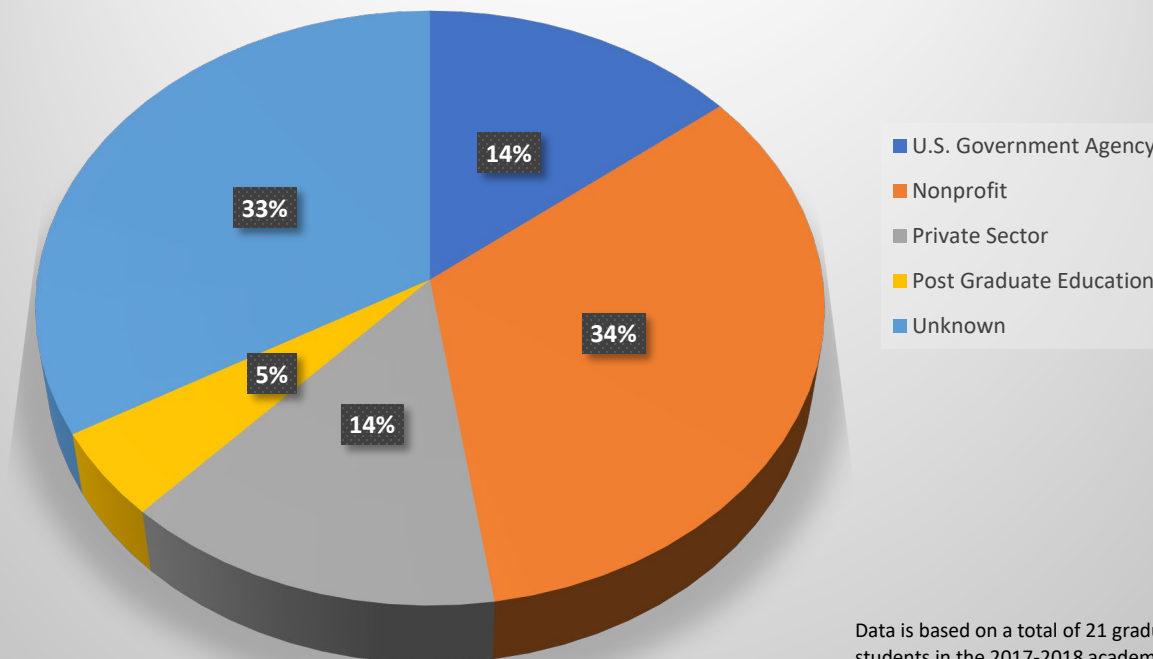

THE UNIVERSITY OF ARIZONA
COLLEGE OF SOCIAL & BEHAVIORAL SCIENCES

School of Government & Public Policy

Master of Public Administration 2017-2018 Post-Graduate Employment

Data is based on a total of 21 graduating students in the 2017-2018 academic year.